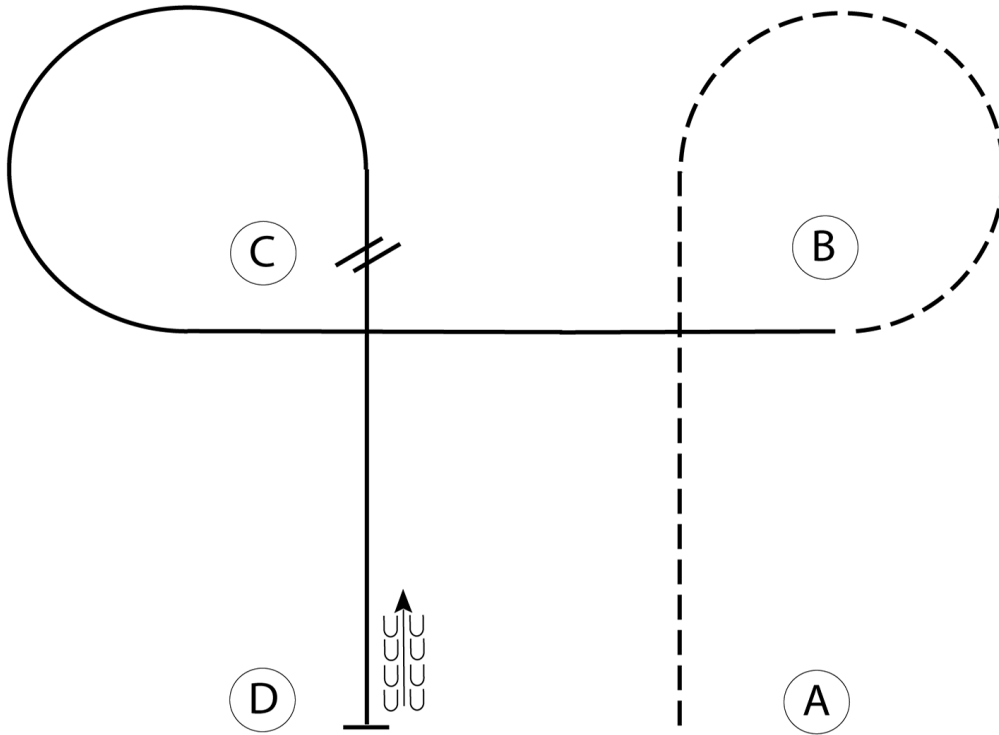

w w w . H o r s e S h o w P a t t e r n s . c o m

Q 10

Hunter Hack (All Classes)

Show Date: Saturday, 11.08.

www.HorseShowPatterns.com

www.HorseShowPatterns.com

1. Fences are set approximately 48 feet apart.
2. After 2nd fence, hand gallop to marker and stop. Back approximately one horse length.
3. Drop your reins to signify completion.

[HH/48-10]

Pattern Provided by:
Showmanagement

Q 10

Western Horsemanship 1 - 2 (Novice Youth)

Show Date: Saturday, 11.08.

Be ready at A.

1. Jog A to B.
2. Jog a circle around B.
3. At B, lope on the right lead to C.
4. Lope a circle around C.
5. At C, perform a simple lead change and continue to D.
6. At D, stop and back one horse length.