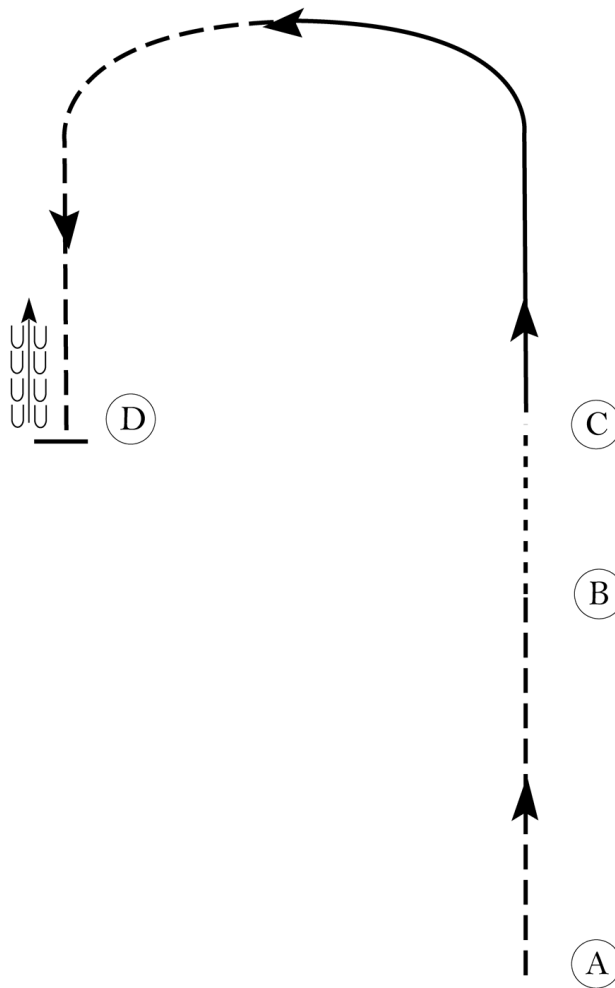

Q 10

Hunt Seat Equitation 1 - 2 (Novice Youth)

Show Date: Saturday, 11.08.

Be ready at A.

1. Posting trot on the left diagonal from A to B.
2. Walk from B to C.
3. Left lead canter at C.
4. When at the top of the arc, transition to a posting trot on the right diagonal to D.
5. Stop and back approximately one horse length at D.

Exit at a sitting trot.

Walk
Trot	-----
Extended Trot	-----
Canter	—————
Leg Yield	
Lead Change	↘↙
Back	←←←←
Marker	(B)
Sidepass	←←
Hand Gallop	—————

[HSE/1-20]

Pattern Provided by:
Showmanagement

Q 10

Hunt Seat Equitation 1 - 4 (Youth)

Show Date: Saturday, 11.08.

Be ready at A.

1. Canter on the right lead to and around B.
2. Halfway between B and C, change leads.
3. Canter on left lead to and around C.
4. Hand gallop from C to D.
5. At D, perform a posting trot on the right diagonal.
6. At B, two point at the trot until halfway to C.
7. Sitting trot to C.
8. Stop and back one horse length at C.

Walk	-----
Trot	- - - - -
Extended Trot	— — — —
Canter	—————
Leg Yield	
Lead Change	— / —
Back	←←←←←
Marker	Ⓚ
Sidepass	← — — — ←
Hand Gallop	— — — —

[HSE/3-25]

Pattern Provided by:
Showmanagement

w w w . H o r s e S h o w P a t t e r n s . c o m