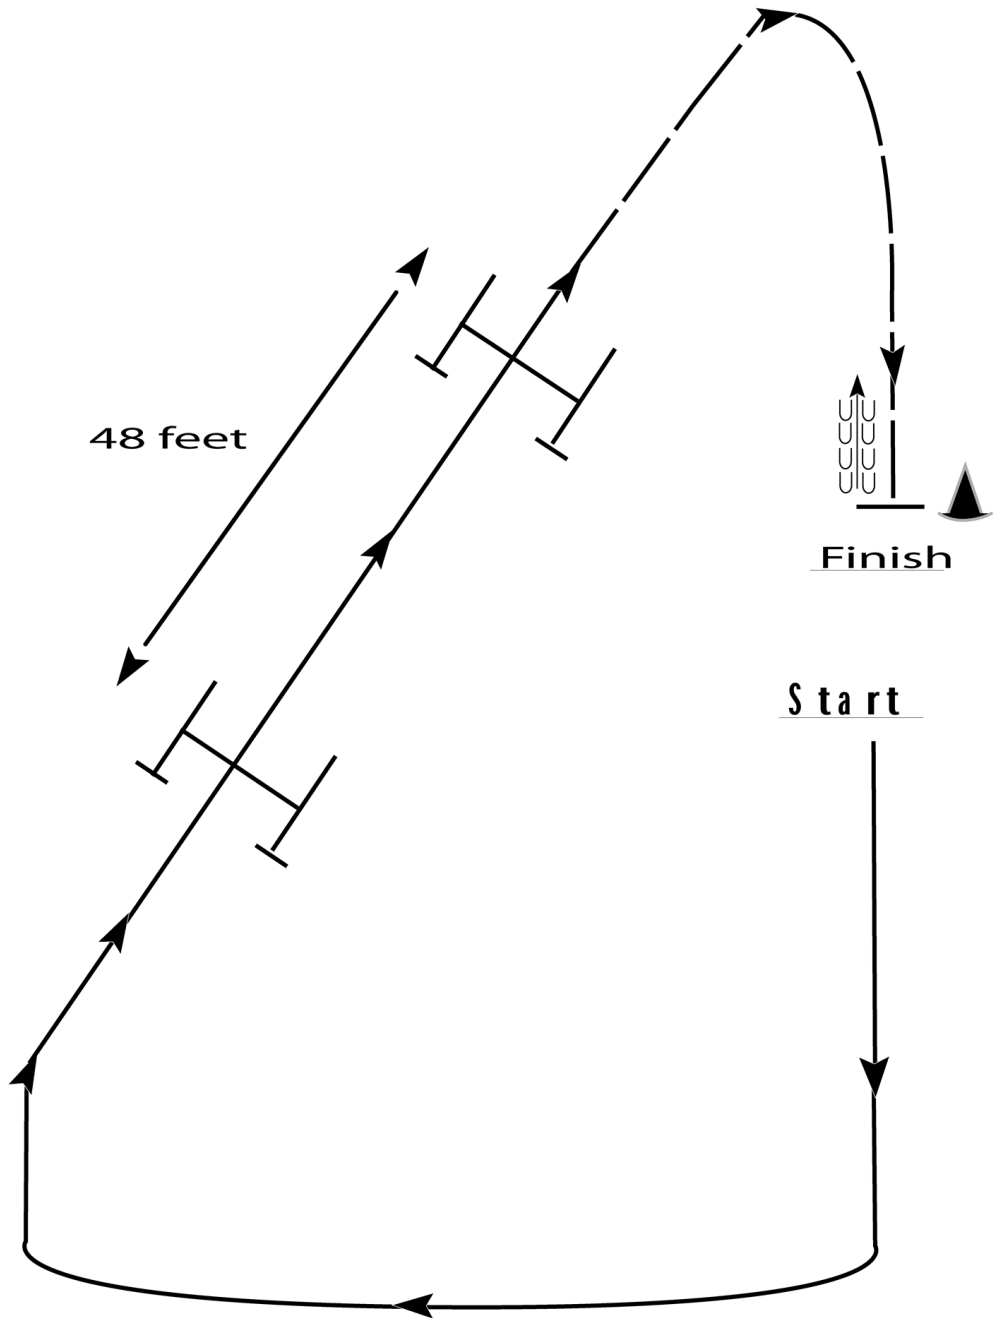

Q 10

Hunt Seat Equitation 1 - 2 (Novice Youth)

Show Date: Saturday, 11.08.

Be ready at A.

1. Posting trot on the left diagonal from A to B.
2. Walk from B to C.
3. Left lead canter at C.
4. When at the top of the arc, transition to a posting trot on the right diagonal to D.
5. Stop and back approximately one horse length at D.

Show Date: Saturday, 11.08.

Be ready at A.

1. Canter on the right lead to and around B.
2. Halfway between B and C, change leads.
3. Canter on left lead to and around C.
4. Hand gallop from C to D.
5. At D, perform a posting trot on the right diagonal.
6. At B, two point at the trot until halfway to C.
7. Sitting trot to C.
8. Stop and back one horse length at C.

w w w . H o r s e S h o w P a t t e r n s . c o m

Q 10

Hunter Hack (All Classes)

Show Date: Saturday, 11.08.

www.HorseShowPatterns.com

www.HorseShowPatterns.com

1. Fences are set approximately 48 feet apart.
2. After 2nd fence, hand gallop to marker and stop. Back approximately one horse length.
3. Drop your reins to signify completion.

[HH/48-10]

Pattern Provided by:
Showmanagement

Q 10

Western Horsemanship 1 - 2 (Novice Youth)

Show Date: Saturday, 11.08.

Be ready at A.

1. Jog A to B.
2. Jog a circle around B.
3. At B, lope on the right lead to C.
4. Lope a circle around C.
5. At C, perform a simple lead change and continue to D.
6. At D, stop and back one horse length.