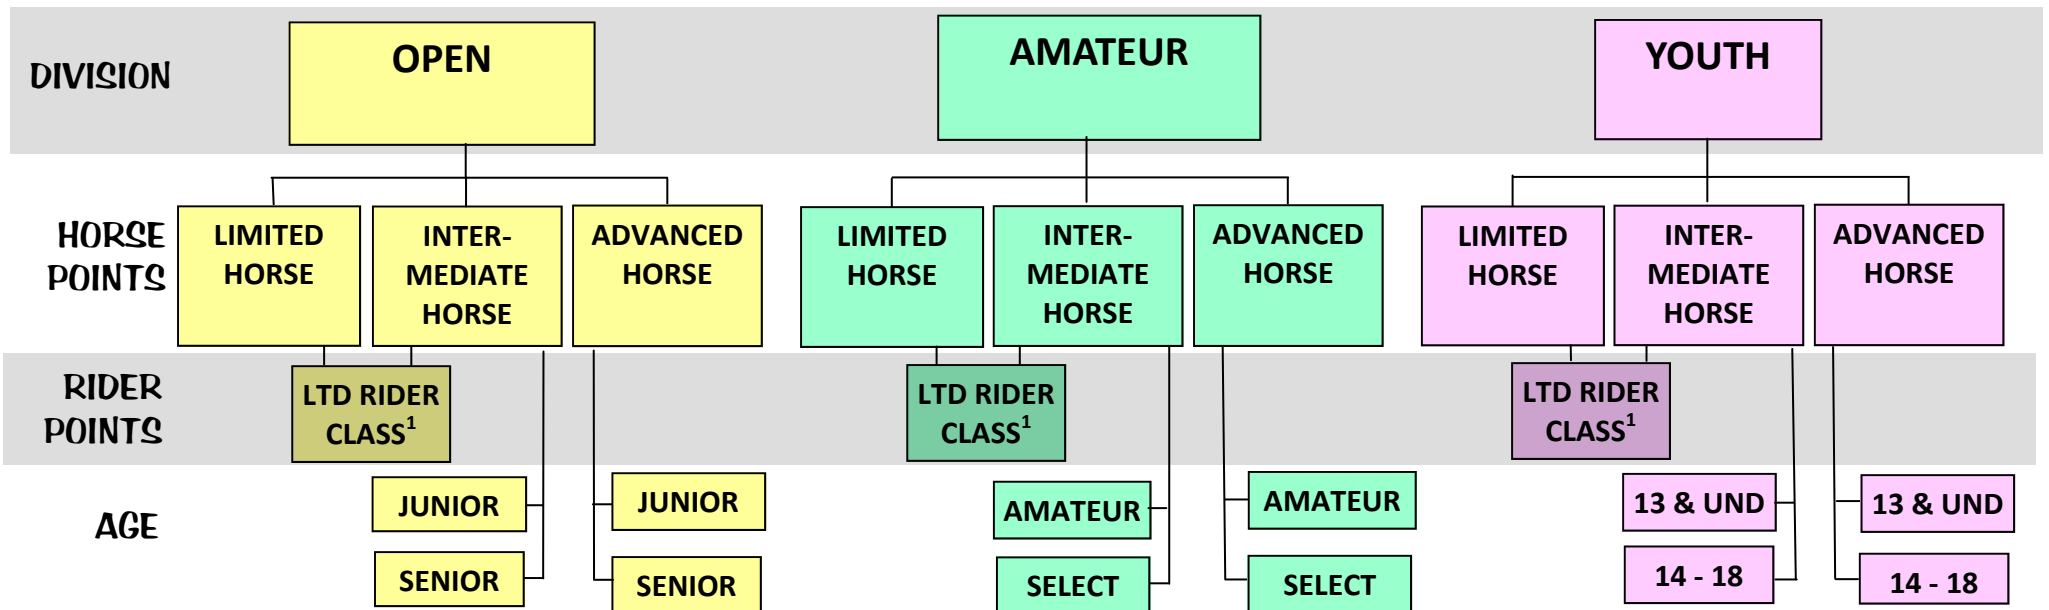

CURRENT SYSTEM

LEVELING PROGRAM

1. In cattle classes (Working Cow, Cutting, Roping), and in Over Fences classes, Advanced horses will be allowed in the Limited Rider classes for safety purposes.