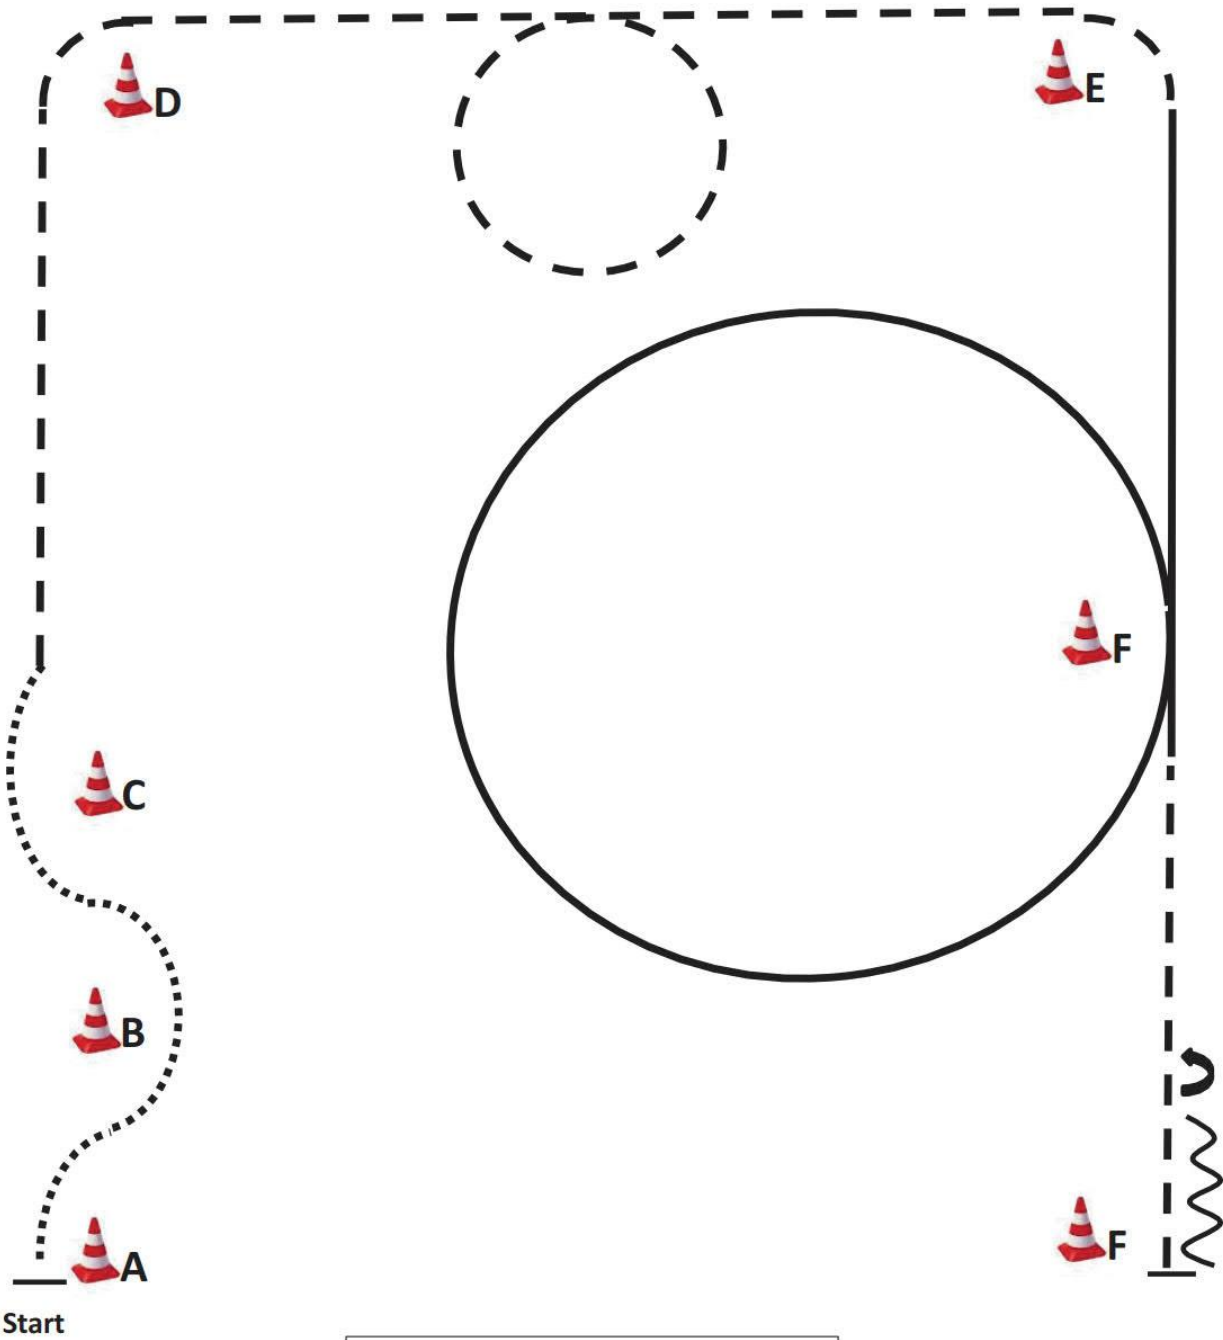

Horsemanship LK 4 und 5

WARM UP AREA

1. Be ready at A, Walk Slalom
2. Jog, Jog very small circle
3. Lope right lead, Lope circle.
4. Jog, stop

5. Back
6. 180° turn (opt. r/l).

Walk to warm up area.

	Back
	Lope
	ext. Lope
	Jog
	Ext. Jog
	Walk
	Lead change flying/simple