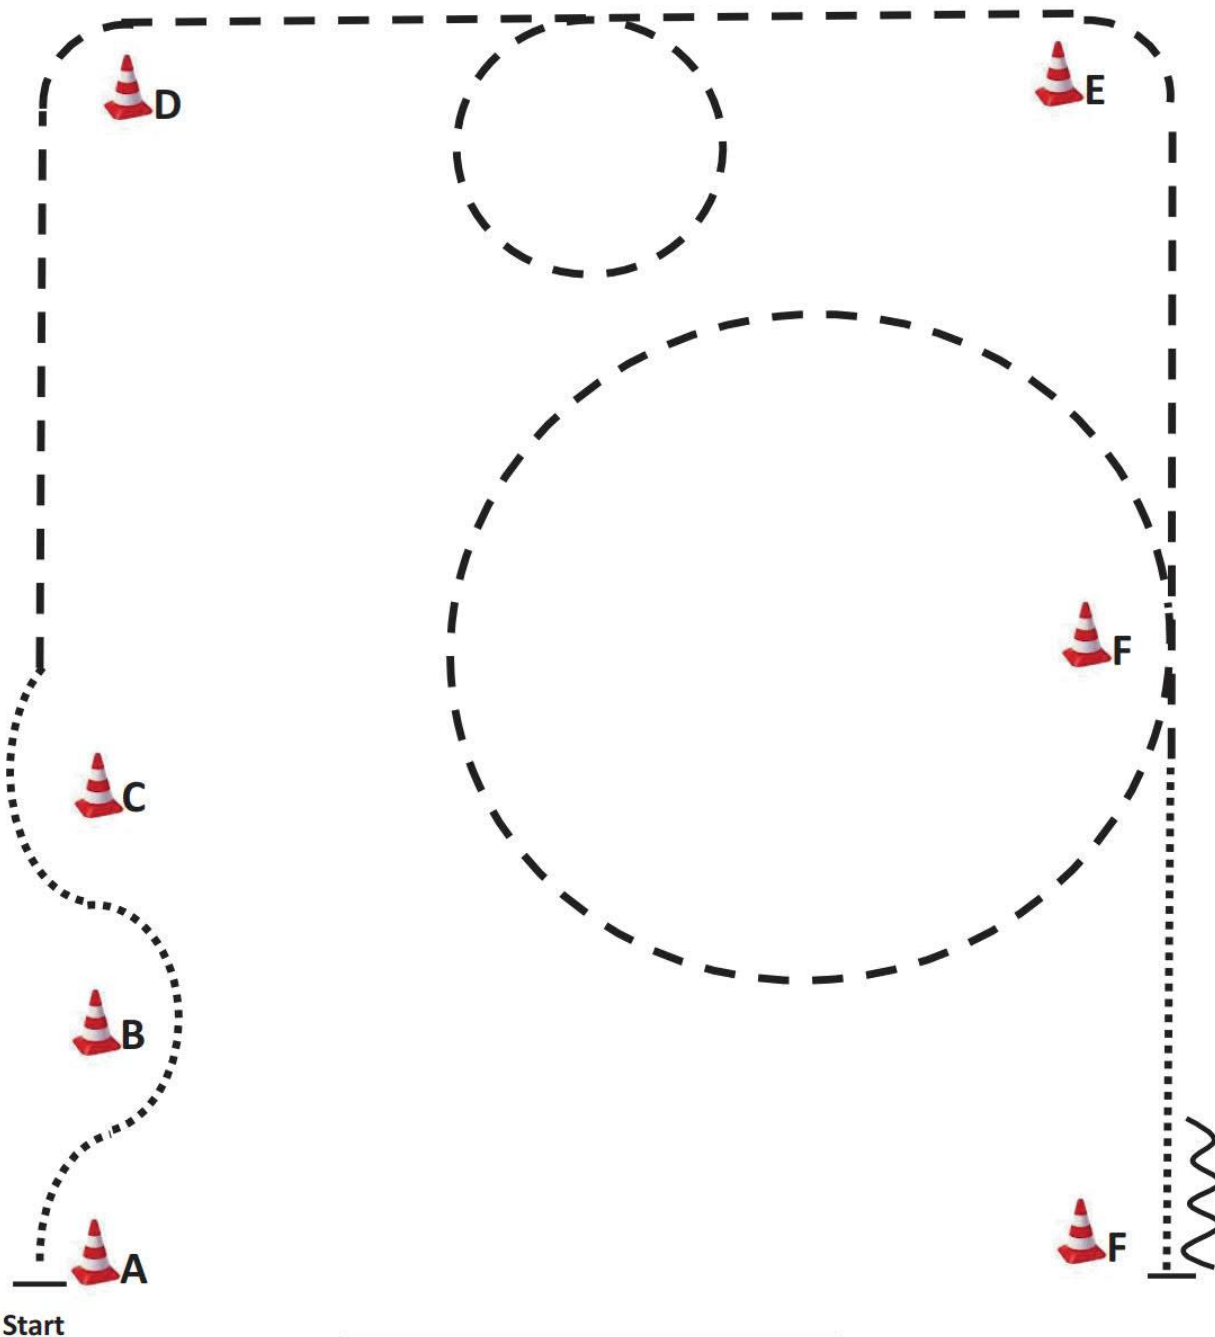

WHS WT

© Erstellt V.S.

WARM UP AREA

1. Be ready at A, Walk Slalom
2. Jog, Jog very small circle
3. Jog big circle.
4. Walk, stop.

5. Back.

Walk to warm up area.

	Back
	Lope
	ext. Lope
	Jog
	Ext. Jog
	Walk
	Lead change flying/simple