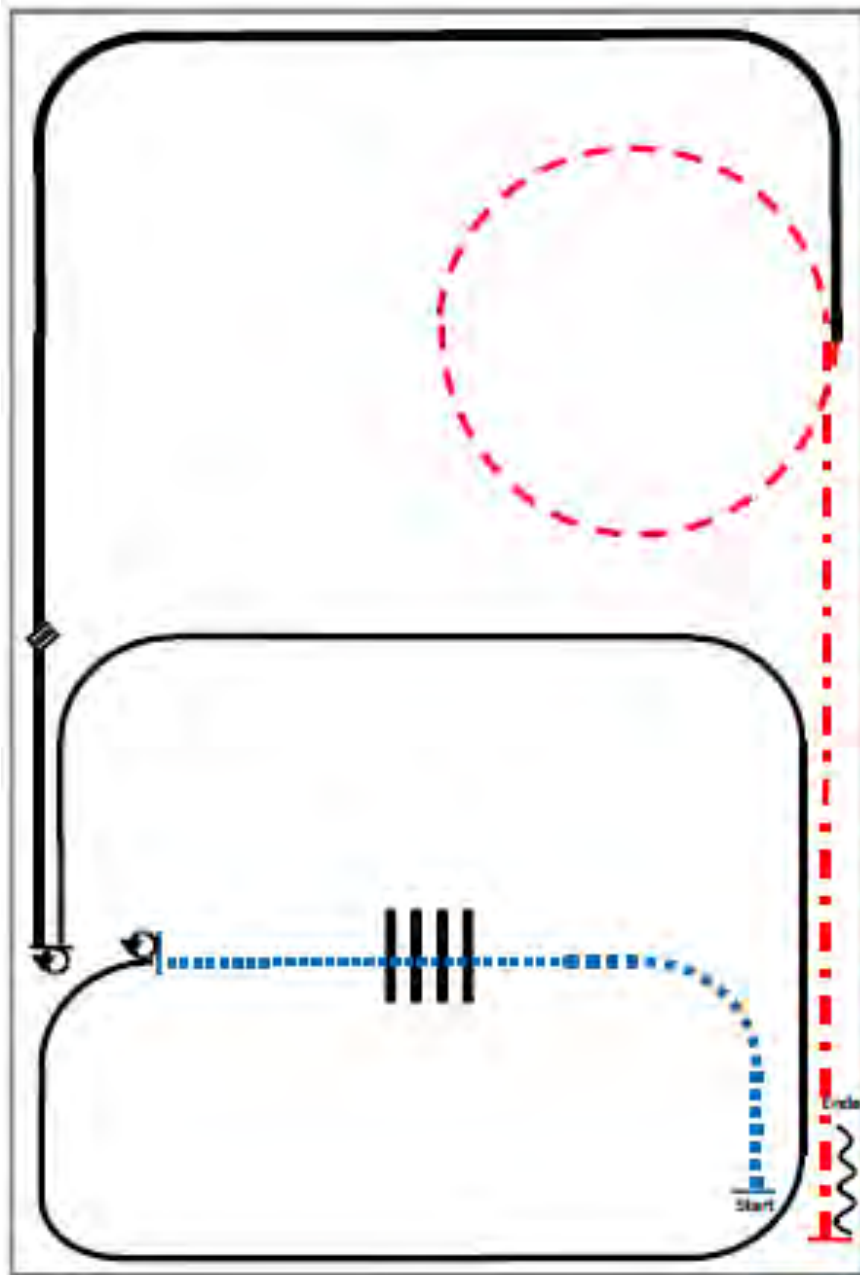

Pattern RR #2: Q LK 2/1 A sen. Quali

1) Extended walk.
2) Walk over, walk.
3) Stop, 360° turn left.
4) Lope left lead.
5) Stop, 180° turn right.
6) Lope left lead, lead change.
7) Lope right lead, extended lope.
8) Trot small circle.
9) Extended trot.
10) Stop, back.