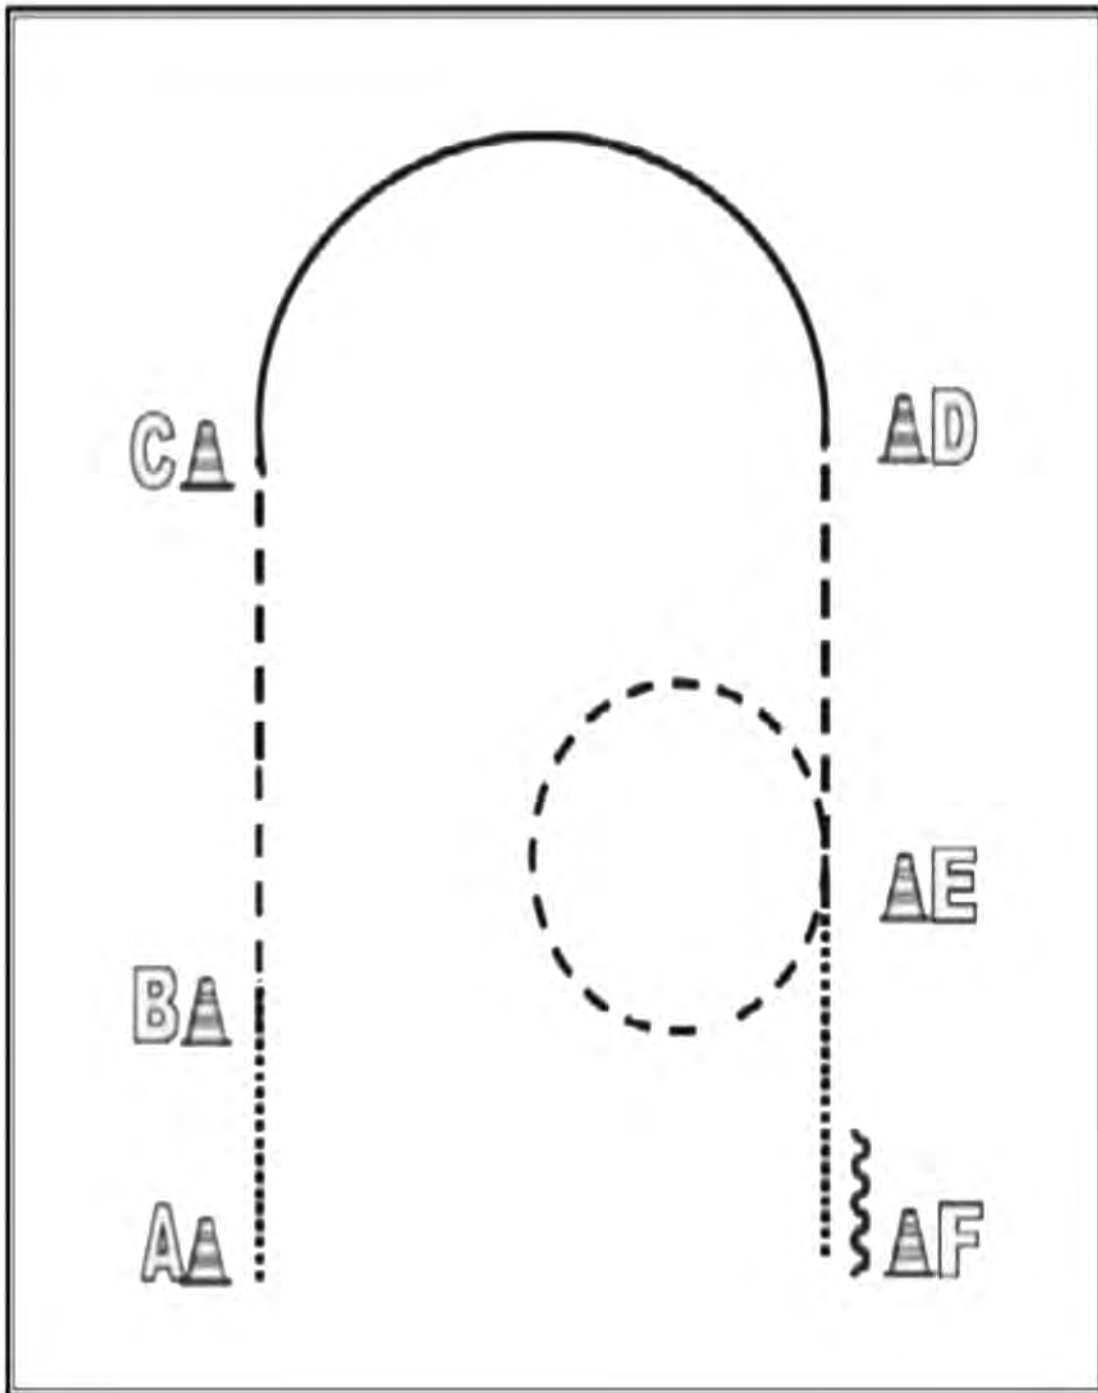

Western Horsemanship LK 4/5 A/B

1. Beginnend bei A im Schritt bis B, bei B antraben bis C
2. Bei C rechts angaloppieren bis D, bei D durchparieren zum Trab bis E
3. Bei E eine Jog-Volte rechts, dann Schritt bis F. Bei F anhalten und mind. 1 Pferdelänge rückwärts richten.
4. Im Schritt zurück in den Warm-Up-Bereich.