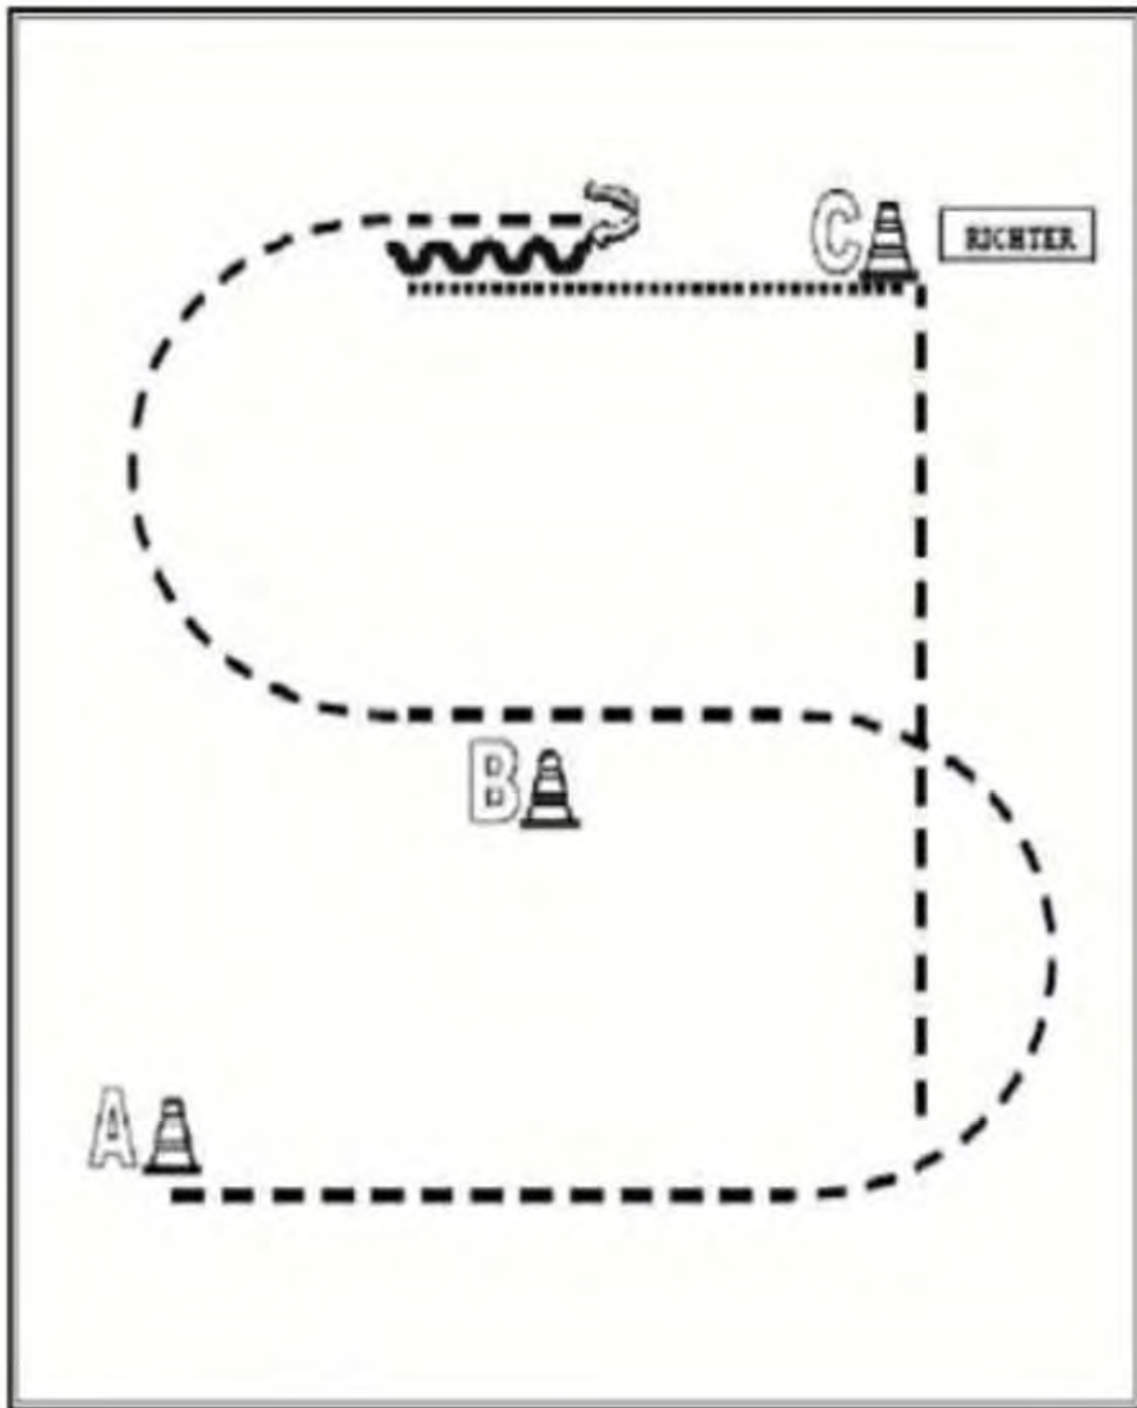

Showmanship at Halter LK 3 - 5