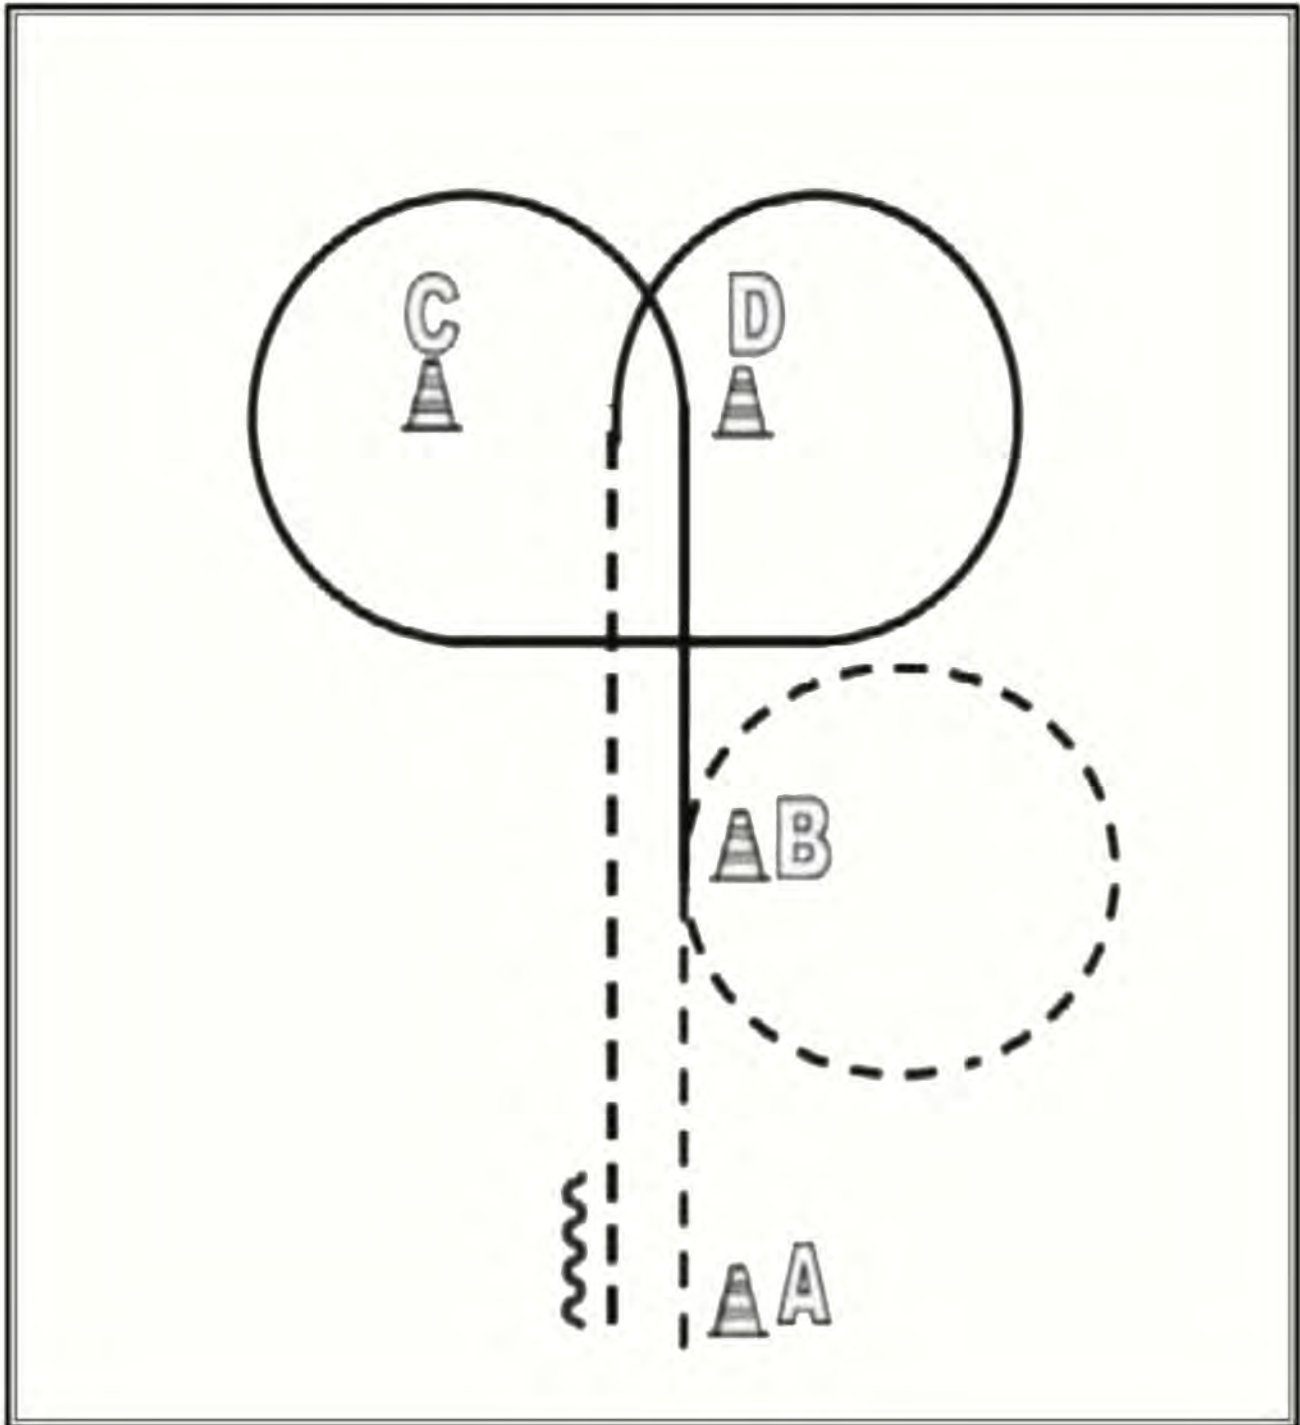

Western Horsemanship LK 3 A/B

1. Beginnend bei A im Jog bis B.
  Bei B eine Jog-Volte rechts um B reiten
2. Bei B links angaloppieren, eine $\frac{3}{4}$ Volte um C,
  dann weiter zu D und eine $\frac{3}{4}$ Volte um D reiten
3. Bei D durchparieren zum Jog und weiter zu A.
  Bei A Stopp und mind. Eine Pferdelänge
  rückwärts richten.
4. Im Schritt zurück in den Warm-Up-Bereich.