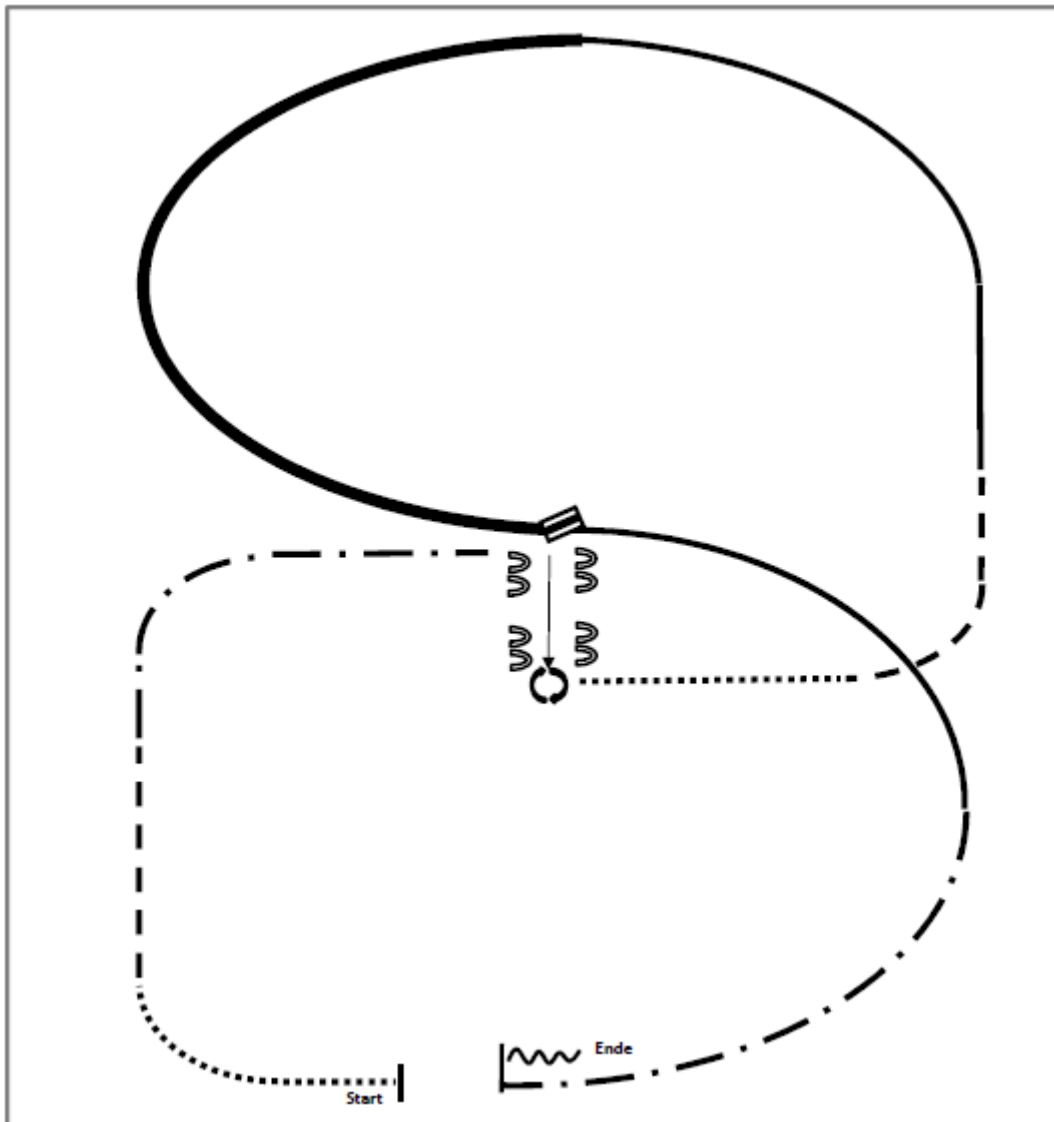

Pattern RR #12: LK 1/2 A sen.

1. Walk
2. Trot
3. Ext. Trot to the center
4. Stop, Sidepass right
5. Turn 360° each direction
  (either way first)
6. Walk
7. Trot
8. Lope left lead
9. Ext. Lope left lead
10. Change leads
11. Lope right lead
12. Ext. Trot
13. Stop, Back