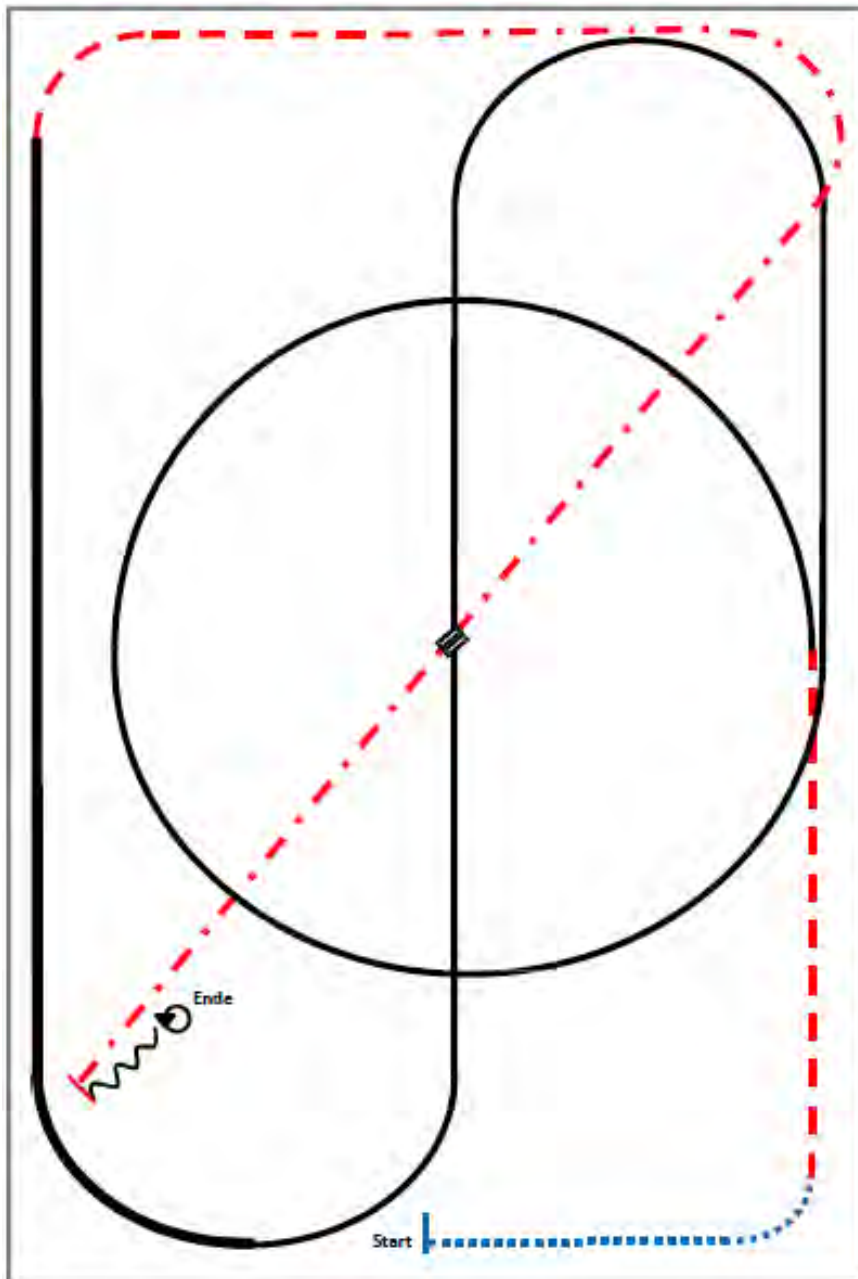

Pattern RR #1: Q LK 2/1 jun. RR Quali // Q LK 2/1 B RR Quali

1) Walk.
2) Trot.
3) Lope left lead circle, lope.
4) Leadchange in the center.
5) Lope right lead.
6) Extended lope.
7) Trot.
8) Extended trot.
9) Stop, back.
10) 360° turn seach direction either way first