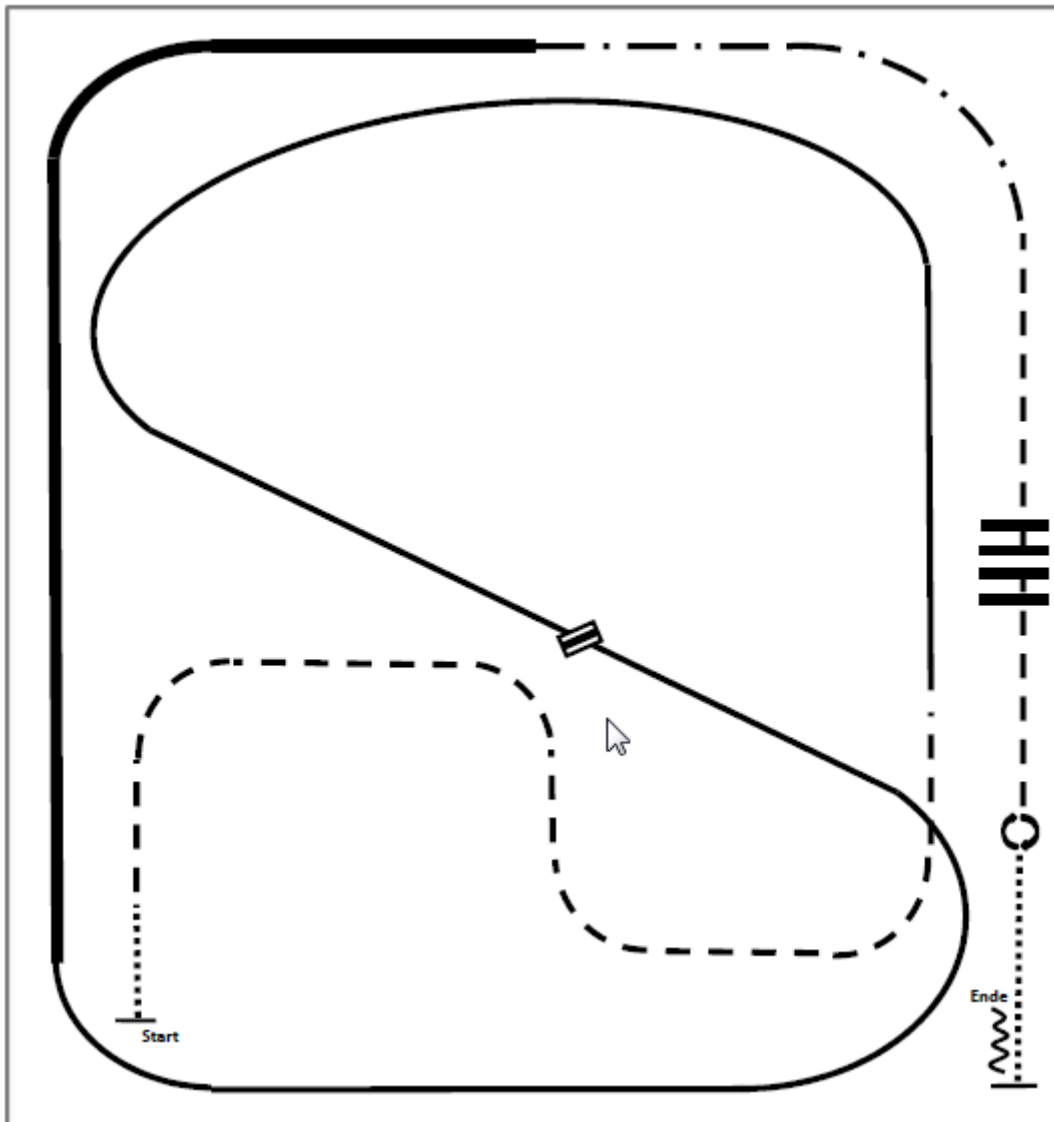

Pattern RR #9: LK 1/2 jun. RR // LK 1/2 B RR

1. Walk
2. Trot
3. Lope left lead
4. Change leads
5. Lope right lead
6. Ext. Lope right lead
7. Ext. Trot
8. Trot
9. Trot over
10. Stop, Turn 360° each direction (either way first)
11. Walk, Stop, Back