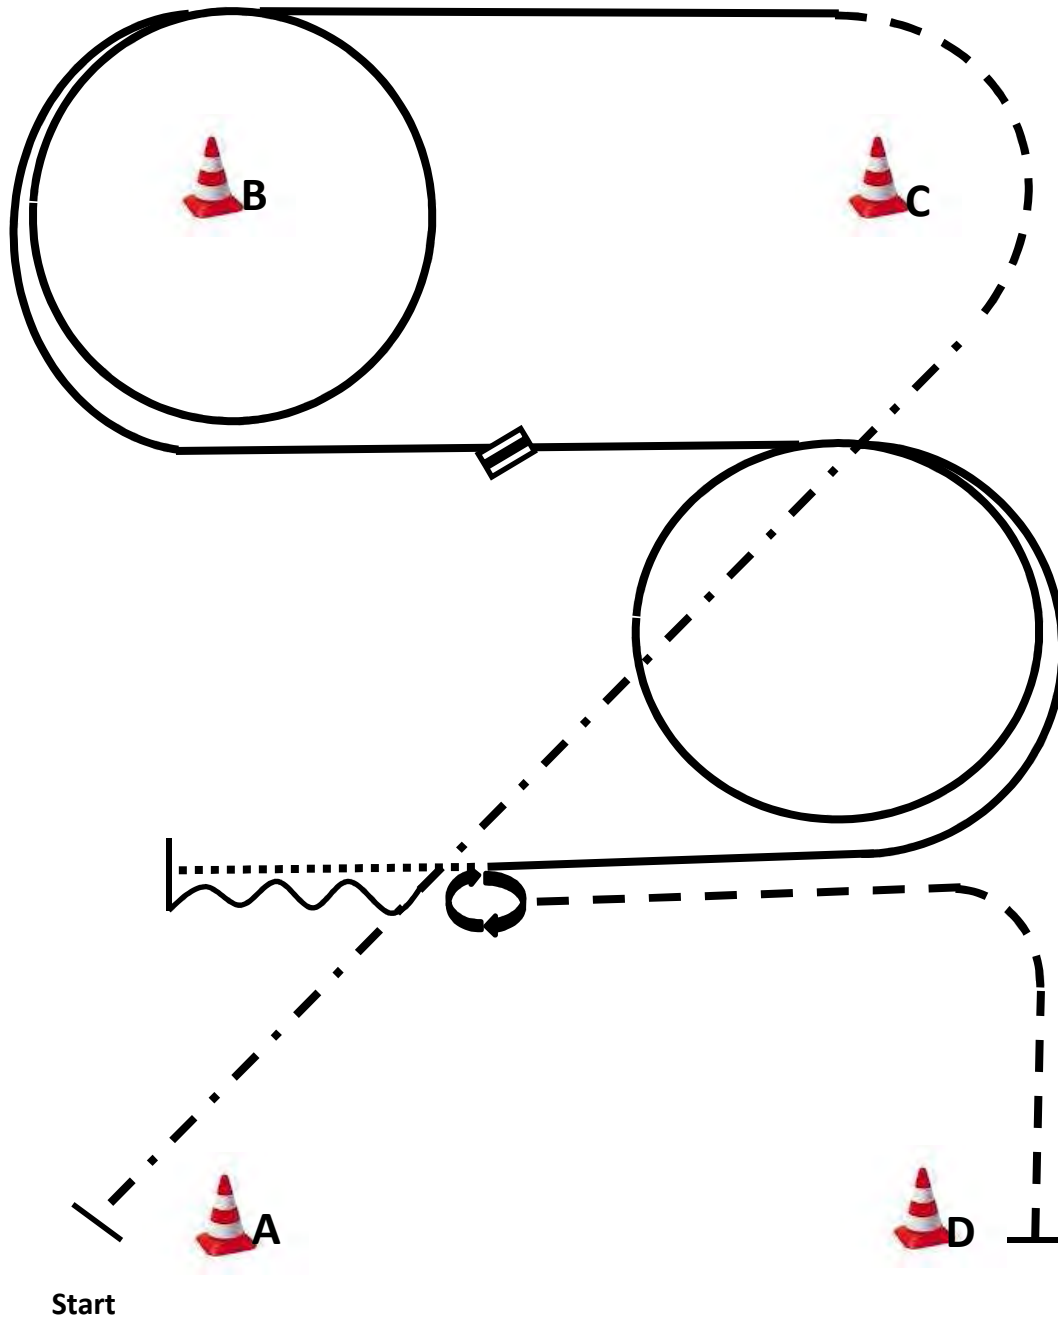

5. Walk, stop.
6. Back one horse length.
7. 360° turn (opt. r/l).
8. Ext. Jog to D, stop.

Walk to warm up area.

	Back
	Lope
	ext. Lope
	Jog
	Ext. Jog
	Walk
	Lead change flying/simple

03/2015

Q-Pattern 13:
Q-LK 2/1 A WHS
Q-LK 2/1 B WHS