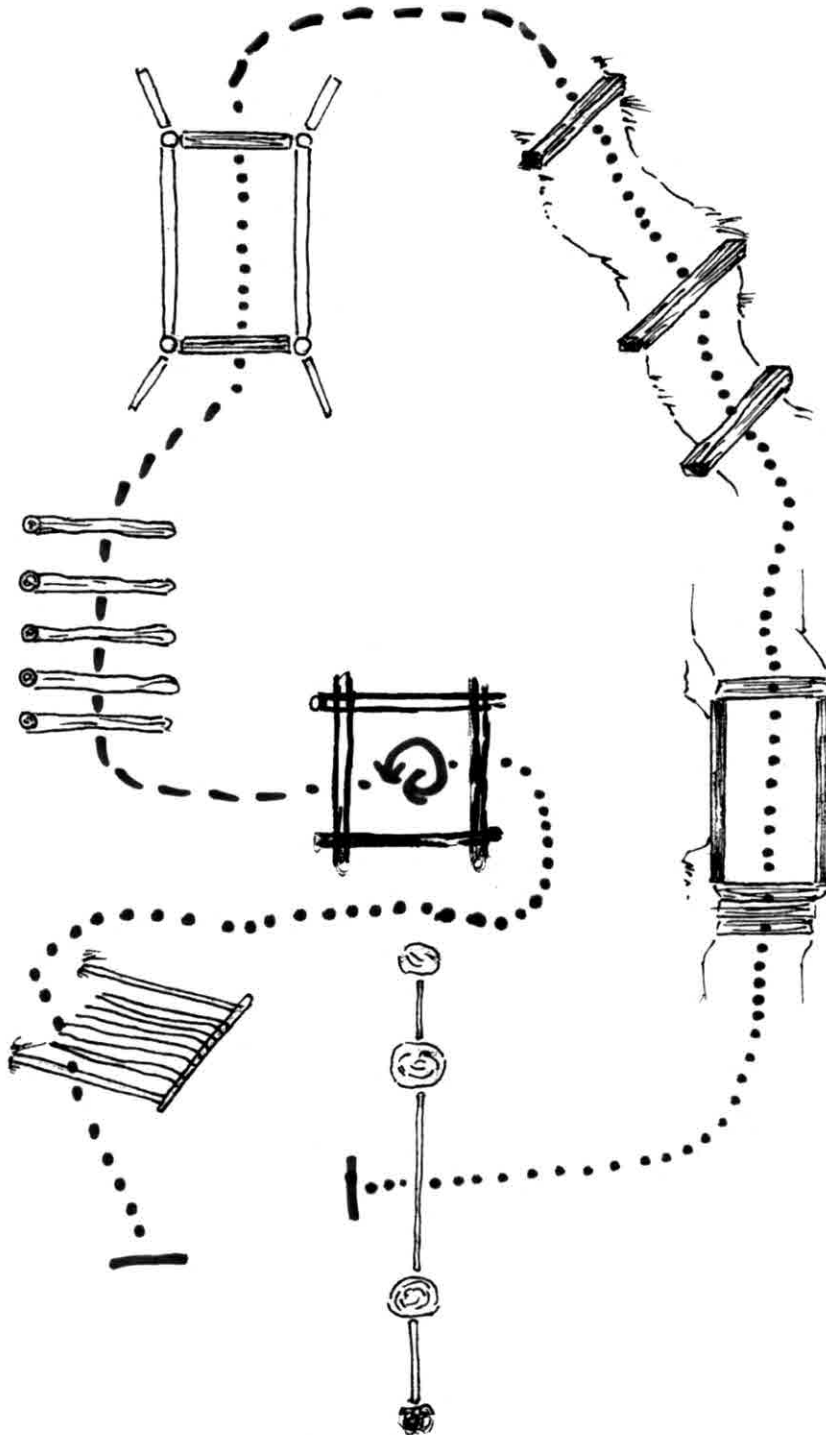

EWU C - Turnier Wittmoor Ranch 6./ 7. Mai 2017 Dog Trail

EWU C - Turnier Wittmoor Ranch
6./ 7. Mai 2017
Halsring Trail

EWU C - Turnier Wittmoor Ranch
6./ 7. Mai 2017
Trail in Hand

EWU C - Turnier Wittmoor Ranch
6./ 7. Mai 2017
Naturtrail

1. Tor
2. walk, Brücke, walk
3. walk, Serpentine, jog
4. Wassergraben, jog
5. jog over Stangen, walk
6. walk in, Drehung -beliebig – walk out
7. walk, Flattertor, walk - Ende

**EWU C - Turnier Wittmoor Ranch
6./ 7. Mai 2017
Walk Trot Trail**