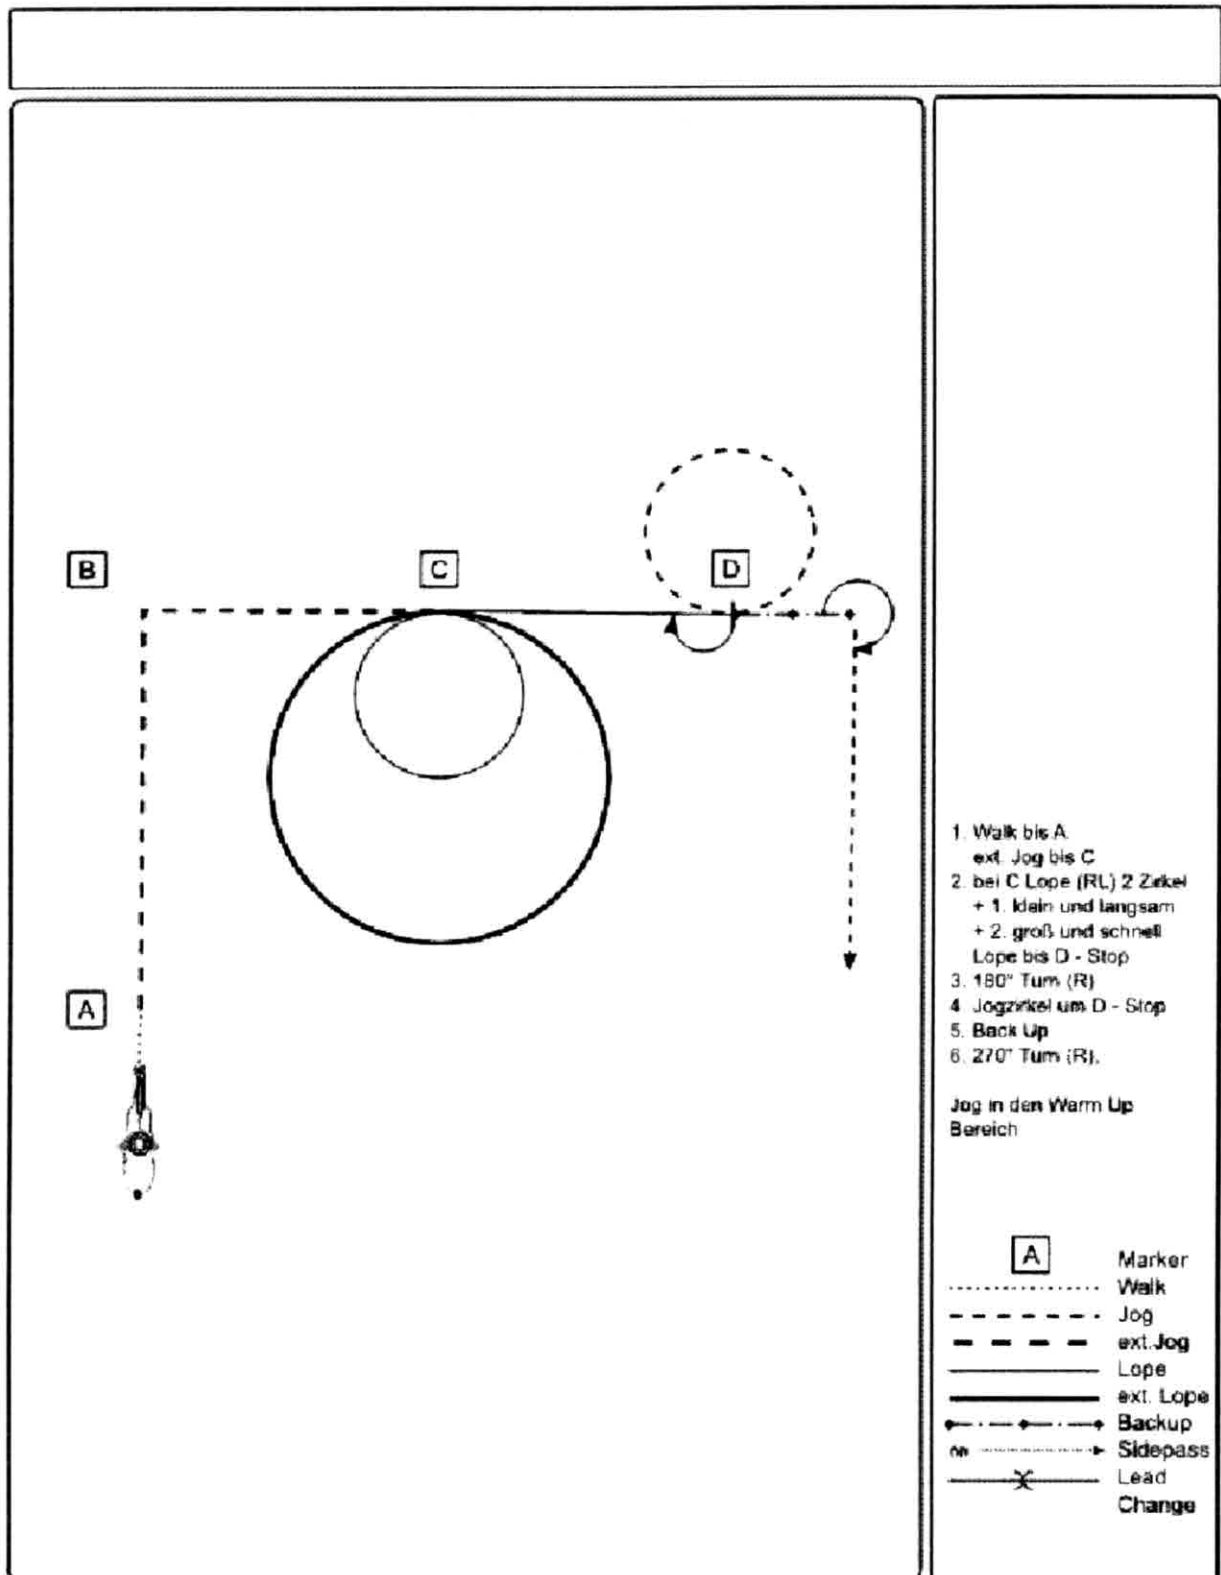

**EWU C - Turnier Wittmoor Ranch
6./7. Mai 2017
Western Horsemanship LK 1 A**