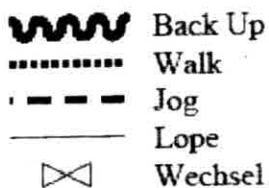

EWU C - Turnier Wittmoor Ranch 6./ 7. Mai 2017 Dog Trail

EWU C - Turnier Wittmoor Ranch
6./ 7. Mai 2017
Halsring Trail

EWU C - Turnier Wittmoor Ranch
6./ 7. Mai 2017
Trail in Hand

EWU C - Turnier Wittmoor Ranch
6./ 7. Mai 2017
Naturtrail

1. Tor
2. walk, Brücke, walk
3. walk, Serpentine, jog
4. Wassergraben, jog
5. jog over Stangen, walk
6. walk in, Drehung -beliebig – walk out
7. walk, Flattertor, walk - Ende

**EWU C - Turnier Wittmoor Ranch
6./ 7. Mai 2017
Walk Trot Trail**