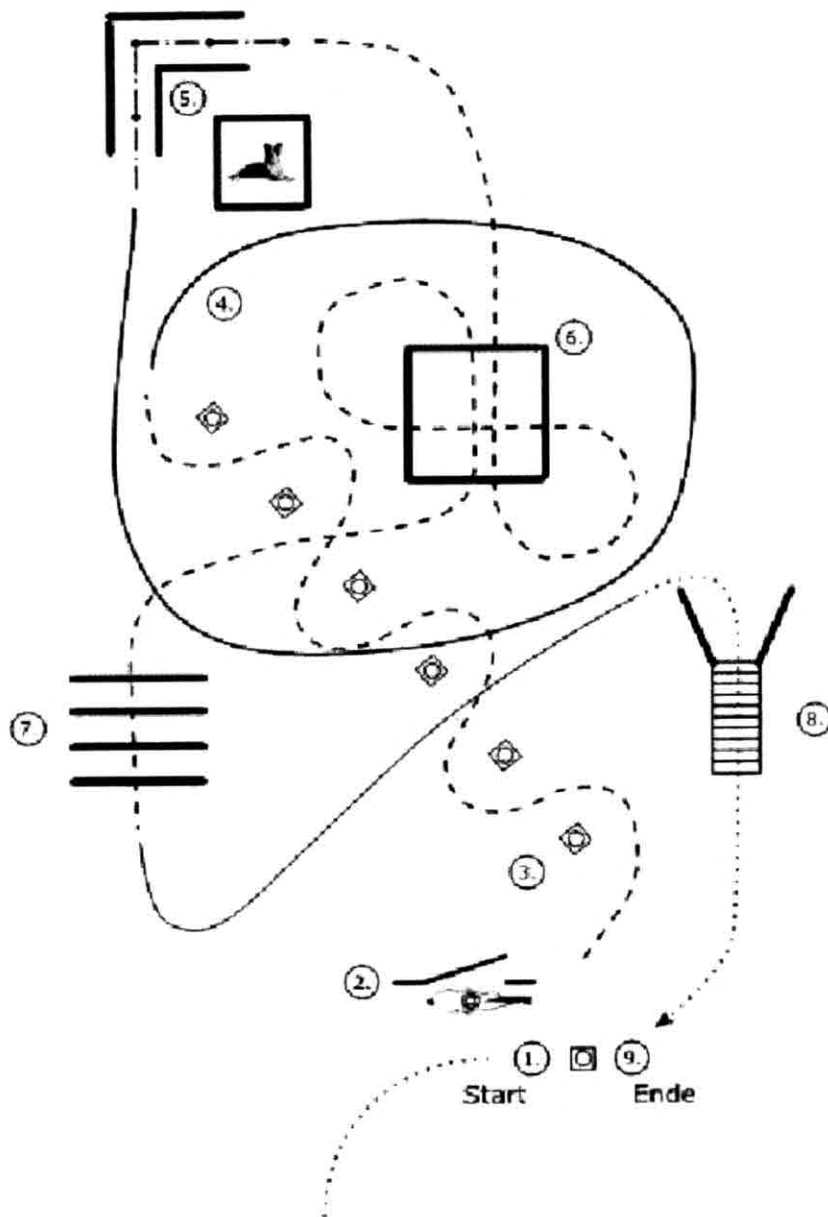

EWU C - Turnier Wittmoor Ranch 6./ 7. Mai 2017

Horse & Dog Trail LK 1-2

1. Einreiten
  + Hund anleinen
2. Tor
  + Hund vorausschicken
3. Jog Sialom
  + Hund bei Fuß
4. Rechtsgalopp
  + Hund bei Fuß
5. Back Up
  + Hund vorher im
  Quadrat ablegen
6. Jog over
  + Hund bei Fuß
  + Hund mit durch das
  Quadrat
7. Jog over
  + Hund bei Fuß
8. Linksgalopp, Walk.
  Brücke
  + Hund vorausschicken
9. Absteigen
  + Hund anleinen

A	Marker
.....	Waik
-----	Jog
-----	ext. Jog
————	Lope
————	ext. Lope
←-----→	Backup
←-----→	Sidepass
-----	Lead
-----	Change